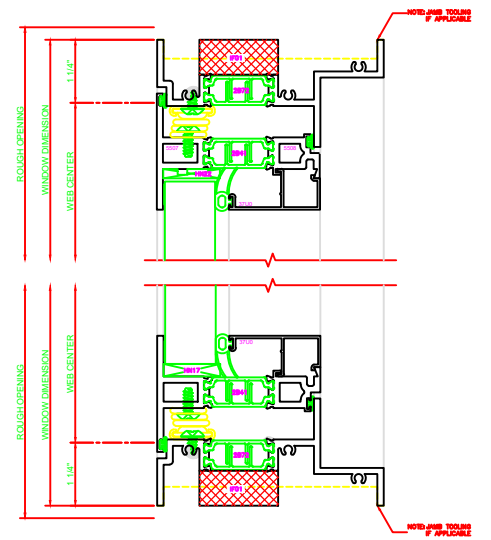

140	HEAD
SERIES: 450X CASEMENT OUT 4-BAR ARMS	

240	SILL
SERIES: 450X CASEMENT OUT 4-BAR ARMS	

4-BAR ARMS BUTT HINGE

141	HEAD
SERIES: 450X PROJECT OUT BUTT HINGE	

241	SILL
SERIES: 450X CASEMENT OUT BUTT HINGE	