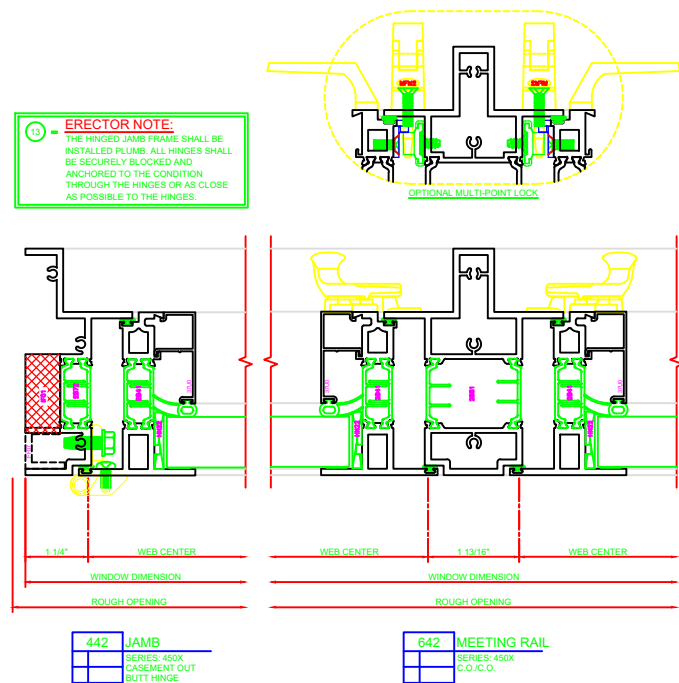

140	HEAD
SERIES: 450X CASEMENT OUT 4-BAR ARMS	

240	SILL
SERIES: 450X CASEMENT OUT 4-BAR ARMS	

4-BAR ARMS BUTT HINGE

141	HEAD
SERIES: 450X PROJECT OUT BUTT HINGE	

241	SILL
SERIES: 450X CASEMENT OUT BUTT HINGE	